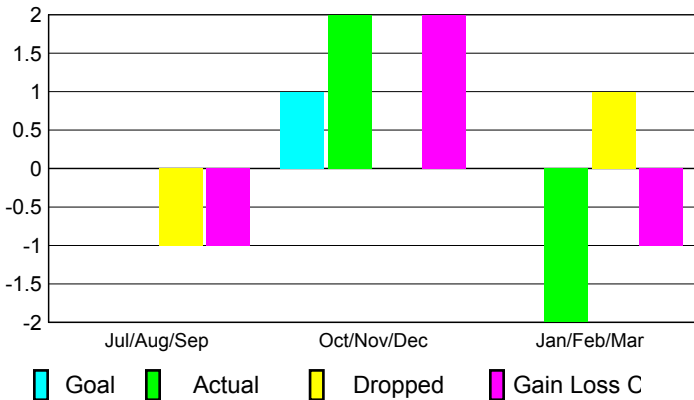

2008-2009 GMT Quarterly Report for District (or Undistricted) **District 354 F**

GMT: **BYEONG-DEOK KIM**

Location: **REPUBLIC OF KOREA**

GMT CA: **5**

CLUBS

Club Results 2008-2009

Clubs 2007-2008

Month	New Club Goal	Actual New Clubs	Actual Dropped Clubs	Gain/Loss of Clubs	Gain/Loss of Clubs
Jul/Aug/Sep	0	0	-1	-1	2
Oct/Nov/Dec	1	2	0	2	-1
Jan/Feb/Mar	0	-2	1	-1	0
Totals	1	0	0	0	1

Club Results 2008-2009

Goal, New, Dropped, Gain/Loss