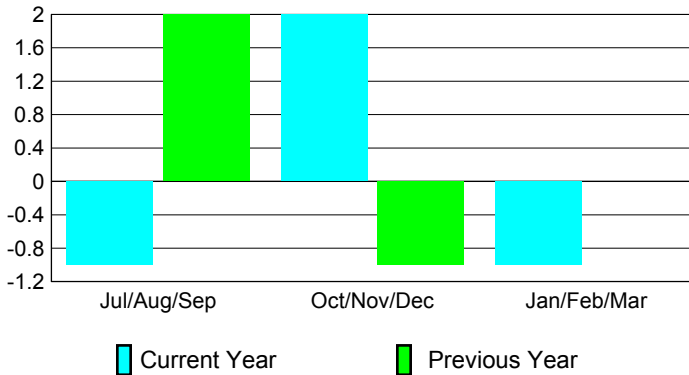

Comparison of Club Gain/Loss

Current Year Compared to the Previous Year