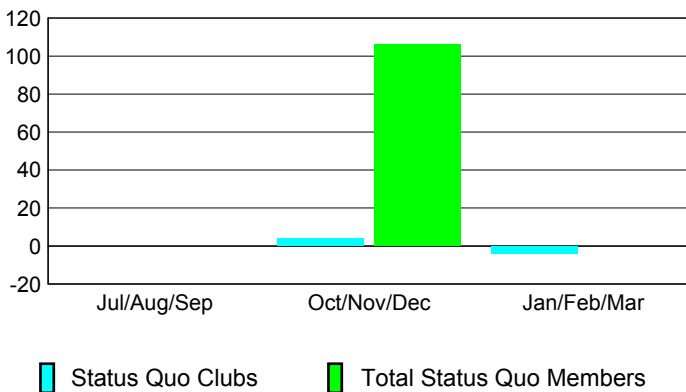

### Clubs 2007-2008

Month	New Club Goal	Actual New Clubs	Actual Dropped Clubs	Gain/Loss of Clubs	Gain/Loss of Clubs
Jul/Aug/Sep	0	0	-1	-1	2
Oct/Nov/Dec	1	2	0	2	-1
Jan/Feb/Mar	0	-2	1	-1	0
<b>Totals</b>	<b>1</b>	<b>0</b>	<b>0</b>	<b>0</b>	<b>1</b>

### Club Results 2008-2009

Goal, New, Dropped, Gain/Loss

### Comparison of Club Gain/Loss

Current Year Compared to the Previous Year

### YTD Status Quo Clubs 2008-2009

Status Quo Clubs Compared to Status Quo Members