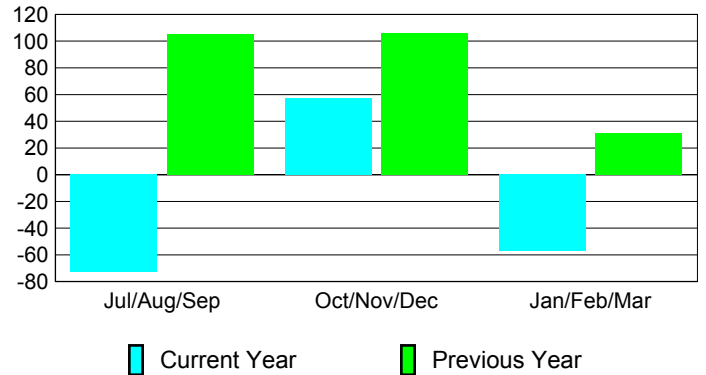

Comparison of Membership Gain/Loss

Current Year Compared to the Previous Year